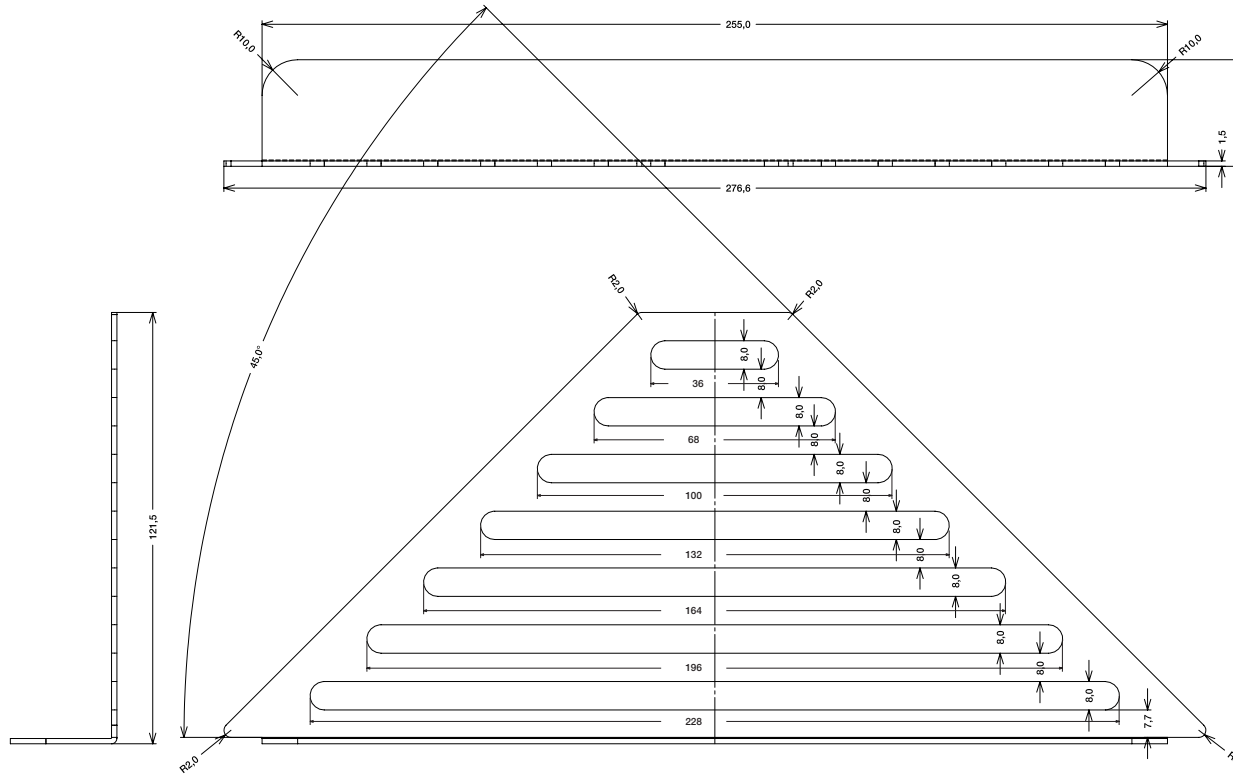

FROST

DENMARK

SHOWER SHELF 9
corner, built-in

Width: 277 mm
Height: 30 mm
Projection: 145 mm
Tile thickness: max. 9,5 mm
Materials: Stainless Steel

FROST

DENMARK

SHOWER SHELF 9
corner, built-in

Width: 277 mm
 Height: 30 mm
 Projection: 145 mm
 Tile thickness: max. 9,5 mm
 Materials: Stainless Steel